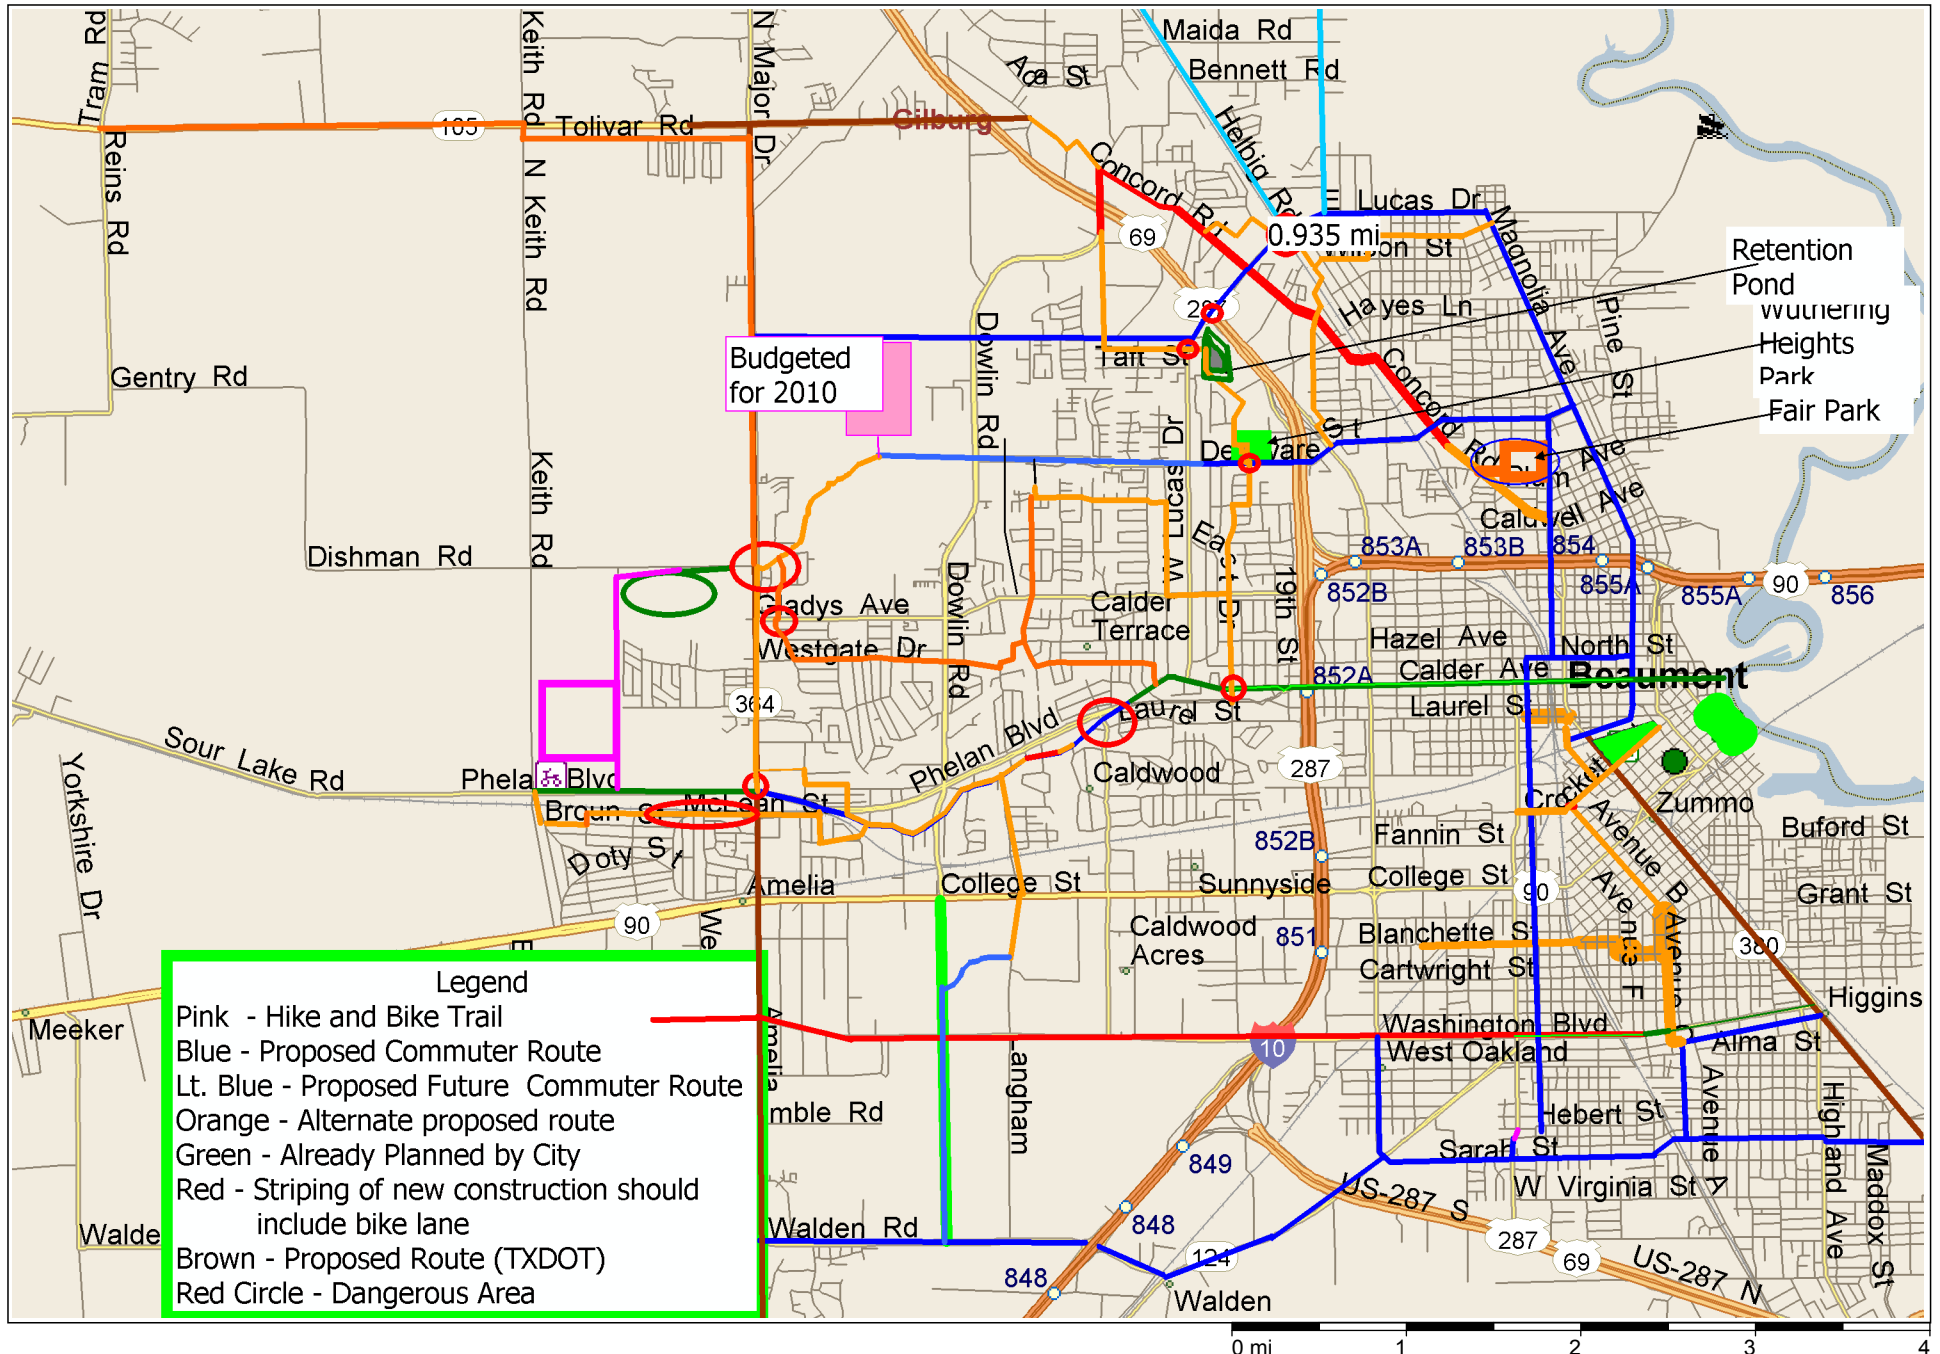

# Beaumont Bike Route Rev 5-19-09

**Legend**

- Pink - Hike and Bike Trail
- Blue - Proposed Commuter Route
- Lt. Blue - Proposed Future Commuter Route
- Orange - Alternate proposed route
- Green - Already Planned by City
- Red - Striping of new construction should include bike lane
- Brown - Proposed Route (TXDOT)
- Red Circle - Dangerous Area

Retention Pond  
wandering Heights Park  
Fair Park

Budgeted for 2010